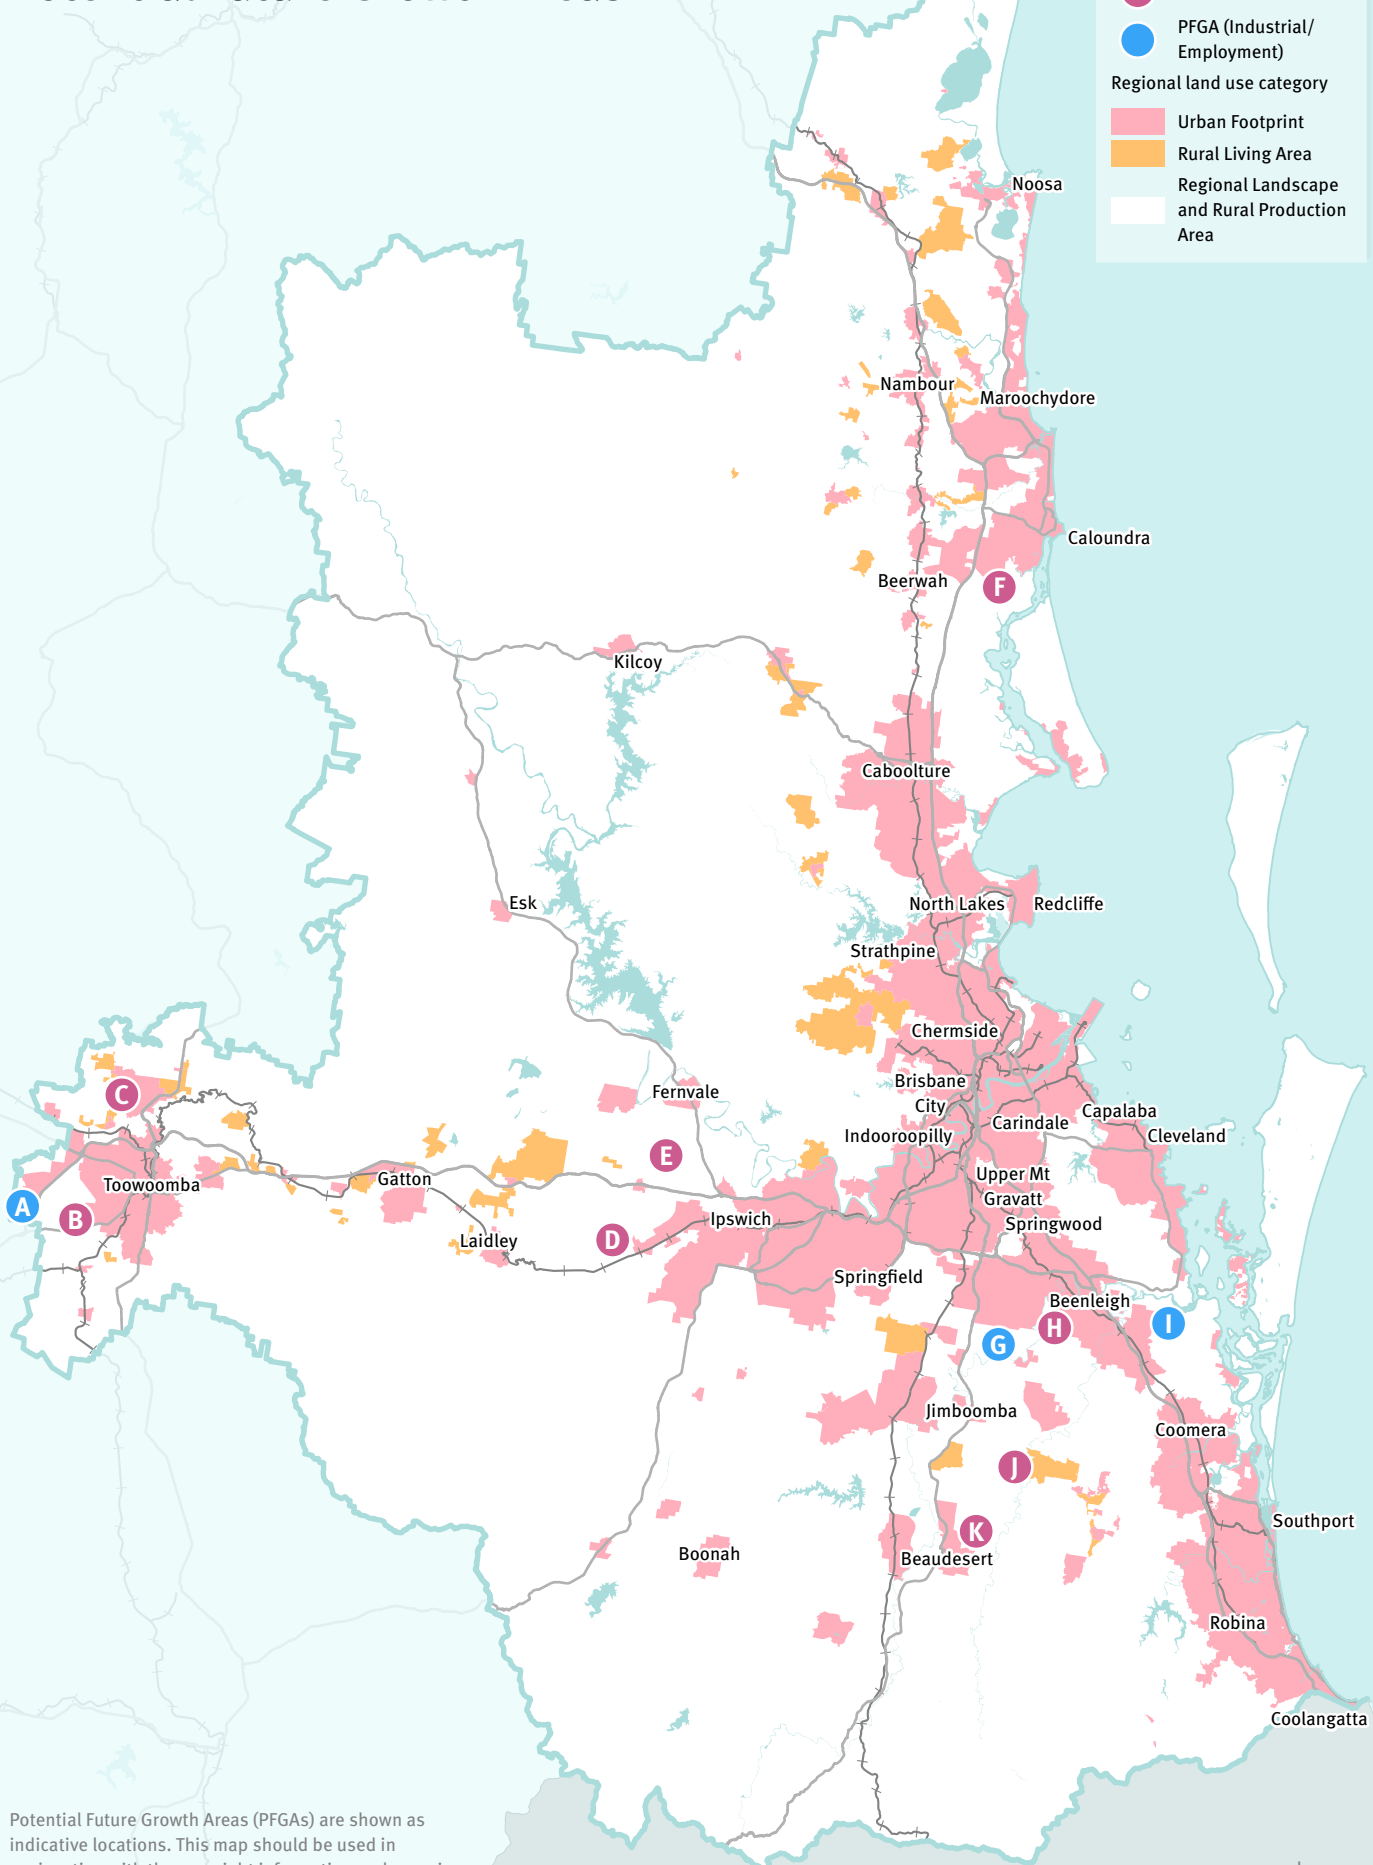

# Map 6 (ShapingSEQ 2023) Potential Future Growth Areas

**Potential Future Growth Area (PFGA)**

- PFGA
- PFGA (Industrial/ Employment)

**Regional land use category**

- Urban Footprint
- Rural Living Area
- Regional Landscape and Rural Production Area

Potential Future Growth Areas (PFGAs) are shown as indicative locations. This map should be used in conjunction with the copyright information and mapping disclaimer on the inside cover of this publication.

N E W S O U T H W A L E S