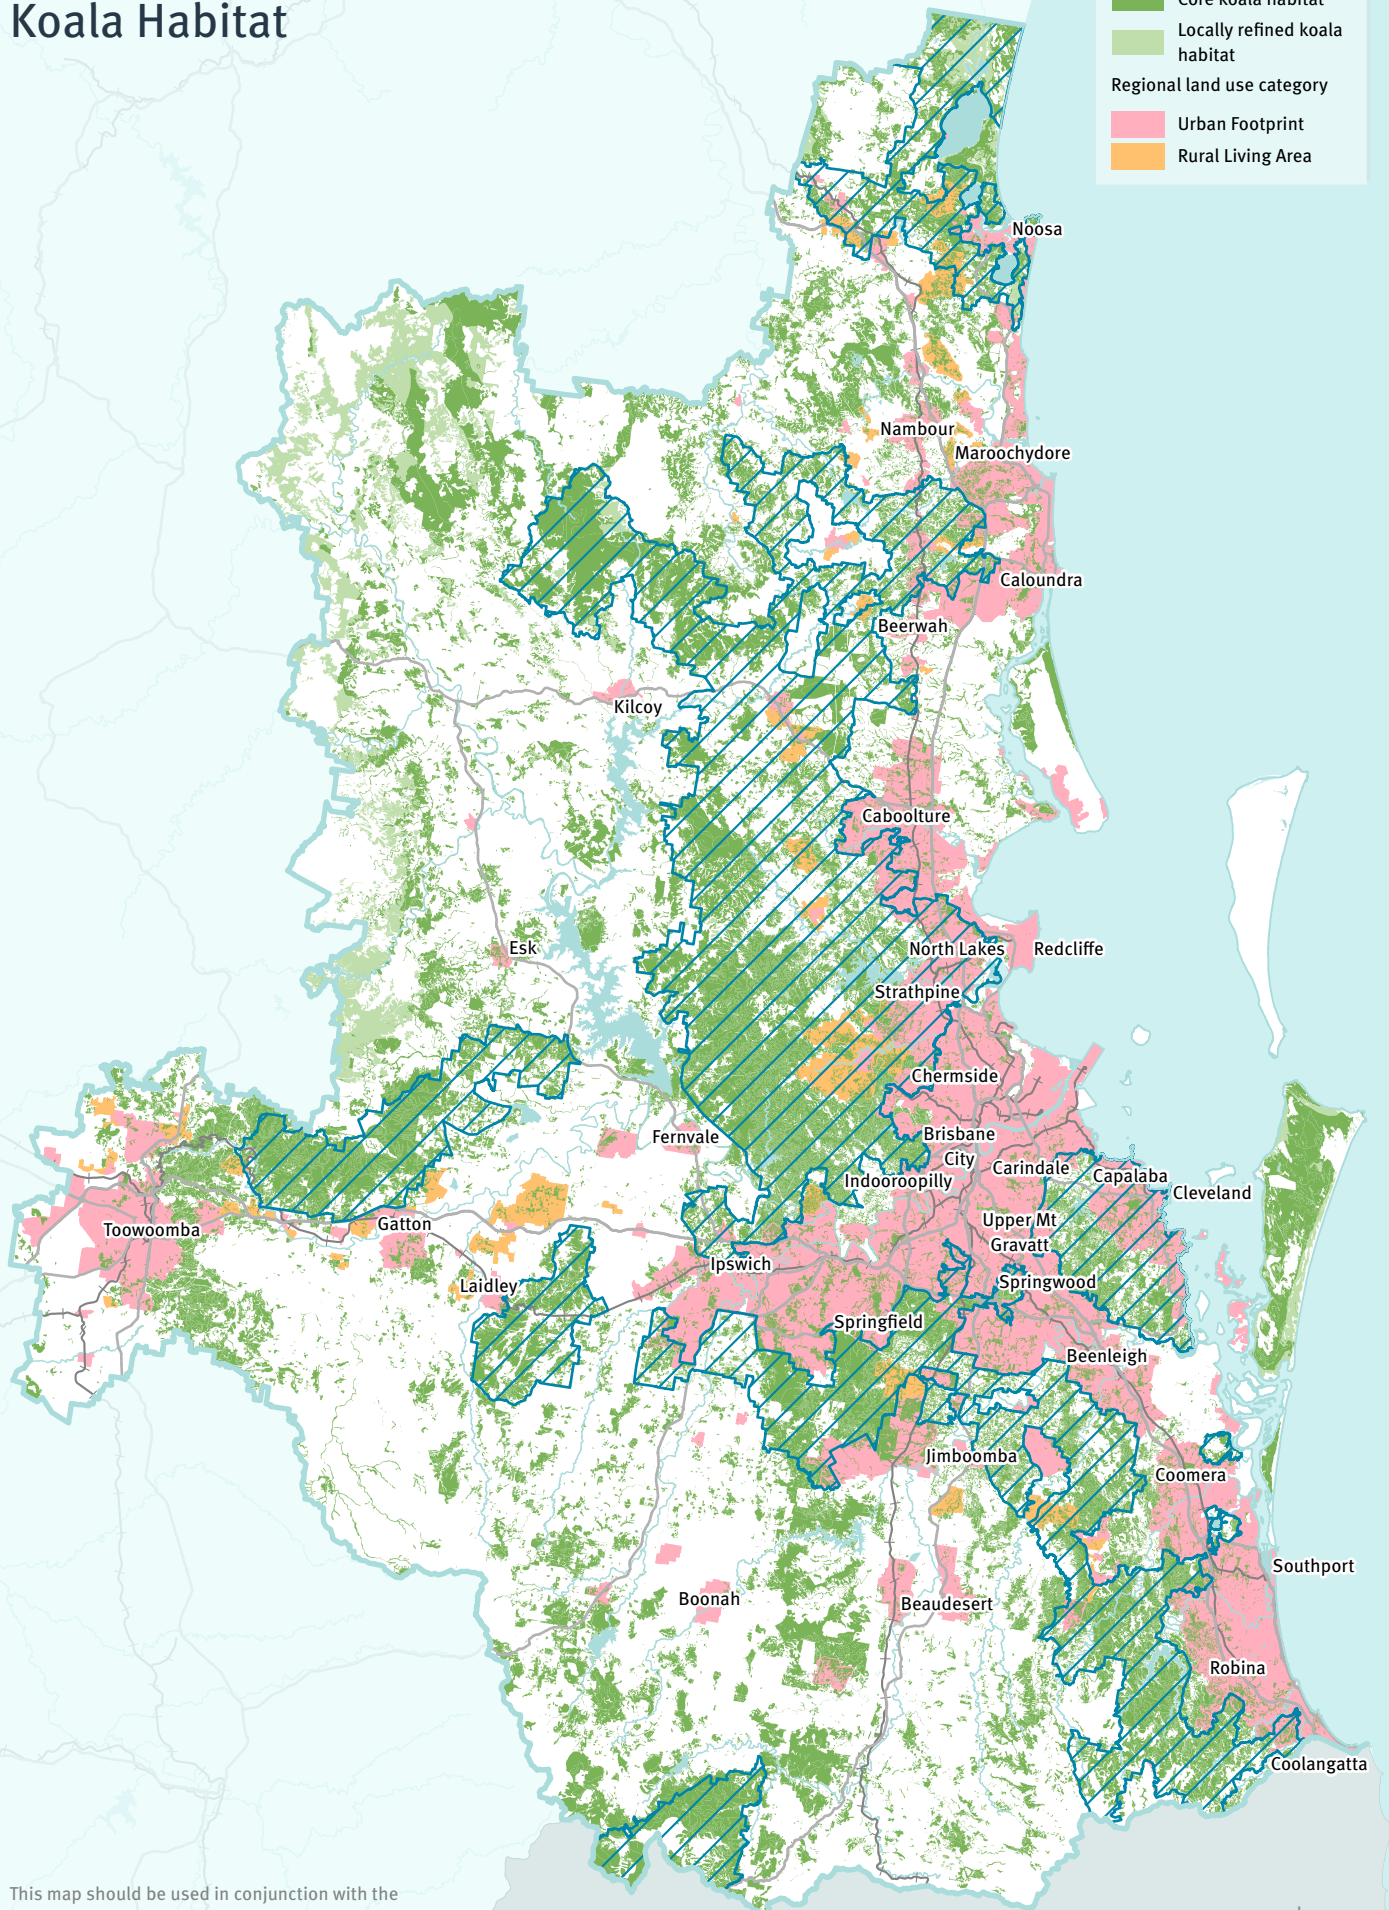

Map 16 (ShapingSEQ 2023) Koala Habitat

-  Koala priority area
-  Core koala habitat
-  Locally refined koala habitat
- Regional land use category
-  Urban Footprint
-  Rural Living Area

This map should be used in conjunction with the copyright information and mapping disclaimer on the inside cover of this publication.

NEW SOUTH WALES